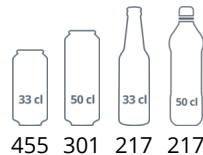

CEV425 BLACK

Black bottle cooler